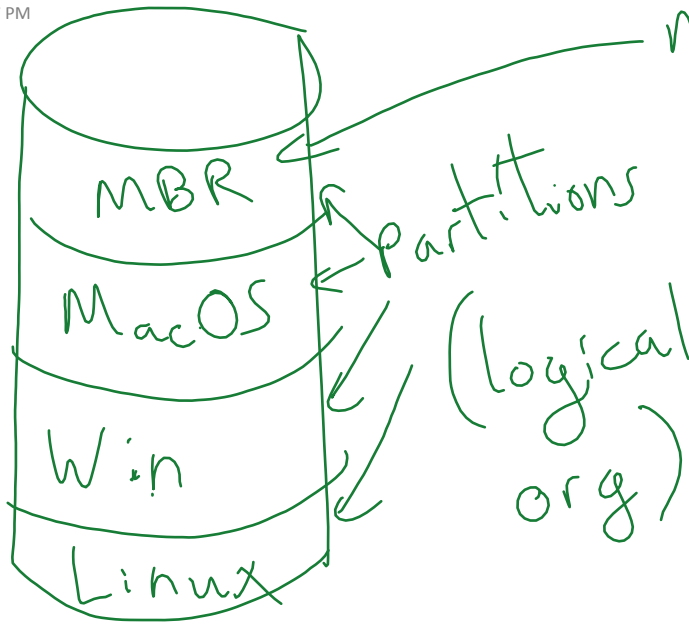

Slab Allocation

cache of unused objects

used as
needed

Semaphore
Cache

- R/w head to cylinder
- wait for sector
- transfer

Direct Access

Network Attached Storage (NAS)

Thursday, April 07, 2016
1:43 PM

Storage area network (SAN)

Disk Scheduling

List of Disk operations

10_04_FCFS

queue - 98, 183, 37, 122, 14, 124, 65, 67
head starts at 53

FCFS

Thursday, April 07, 2016
1:53 PM

Elevator Algorithm

queue = 98, 183, 37, 122, 14, 124, 65, 67

head starts at 53

SCAN

queue = 98, 183, 37, 122, 14, 124, 65, 67
head starts at 53

CSCAN

queue = 98, 183, 37, 122, 14, 124, 65, 67
head starts at 53

C-LOOK

Shortest seek
time first
SSTF

Starvation

Master Boot Record

Partitions