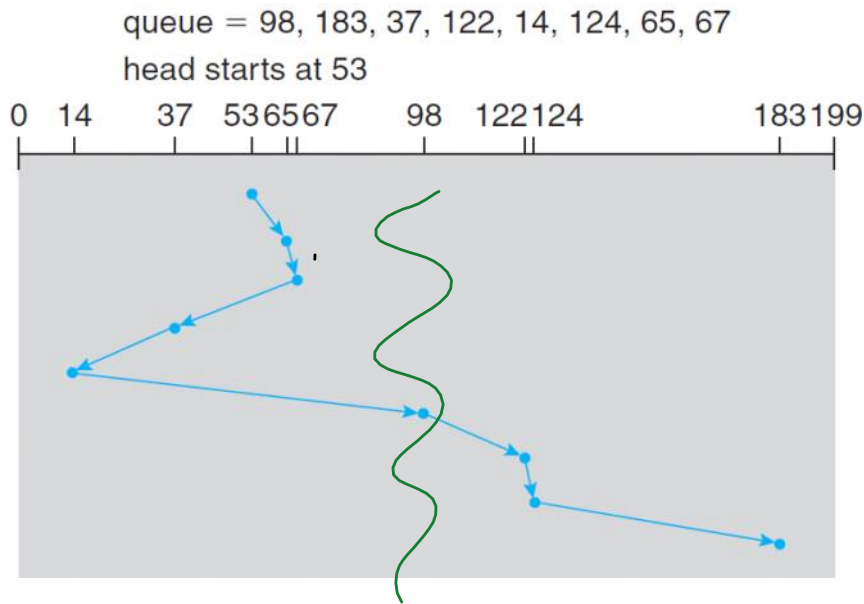

Slab Allocation

cache of unused objects

used as
needed

Semaphore
Cache

- R/w head to cylinder
- wait for sector
- transfer

Direct Access

Network Attached Storage (NAS)

Thursday, April 07, 2016
1:43 PM

Storage area network (SAN)

Disk Scheduling

List of Disk operations

10_04_FCFS

queue - 98, 183, 37, 122, 14, 124, 65, 67
head starts at 53

FCFS

Thursday, April 07, 2016
1:53 PM

Elevator Algorithm

queue = 98, 183, 37, 122, 14, 124, 65, 67

head starts at 53

SCAN

queue = 98, 183, 37, 122, 14, 124, 65, 67
head starts at 53

CSCAN

queue = 98, 183, 37, 122, 14, 124, 65, 67
head starts at 53

C-LOOK

Shortest seek
time first
SSTF