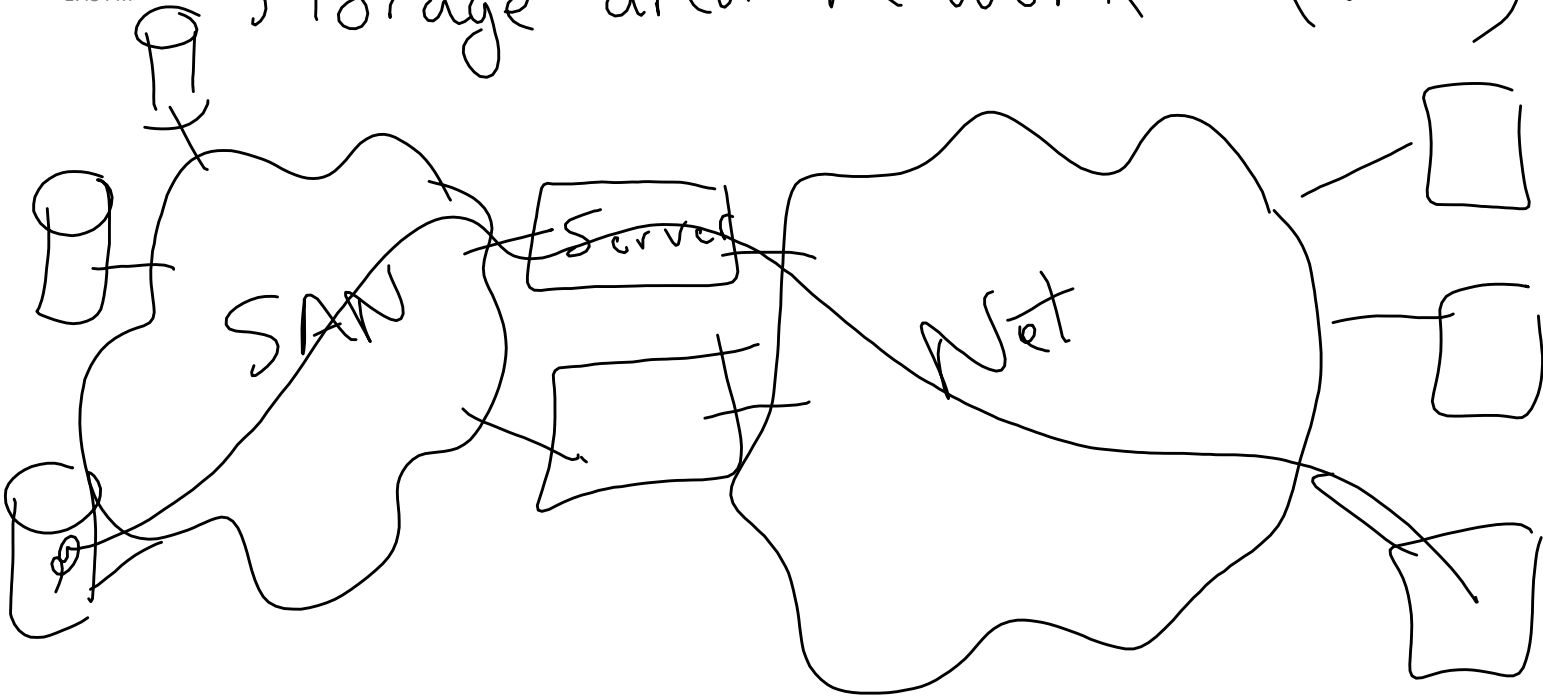

Slab Allocation

cache of unused objects

used as
needed

Semaphore
Cache

- R/w head to cylinder
- wait for sector
- transfer

Direct Access

Network Attached Storage (NAS)

Thursday, April 07, 2016
1:43 PM

Storage area network (SAN)

Disk Scheduling

List of Disk operations

10_04_FCFS

queue - 98, 183, 37, 122, 14, 124, 65, 67
head starts at 53

FCFS

Thursday, April 07, 2016
1:53 PM

Elevator Algorithm

queue = 98, 183, 37, 122, 14, 124, 65, 67

head starts at 53

SCAN

queue = 98, 183, 37, 122, 14, 124, 65, 67
head starts at 53

CSCAN

queue = 98, 183, 37, 122, 14, 124, 65, 67
head starts at 53

C-LOOK

Shortest seek
time first
SSTF

Starvation

Master Boot Record

Partitions