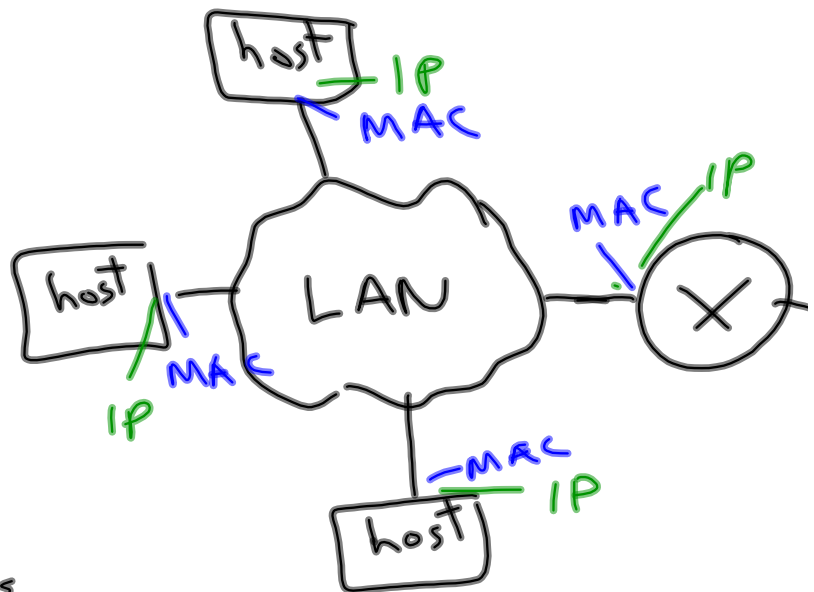

DOCSIS

- data over cable service interface specification

- divide into channels
down/up stream
(FDM)

- upstream ←

- make a request to send
(only in some time slots)
- cable service replies w/
available time slots
(TDM)
- request collision-backoff

Link layer address (MAC addr)

- 48 bits

2F-12-AB-3E-56-F0

- each NIC has unique
MAC addr.

- first 24 bits represent
manufacturer of NIC

ARP: address resolution protocol

ARP table
IP addr MAC +-+

A sends to B