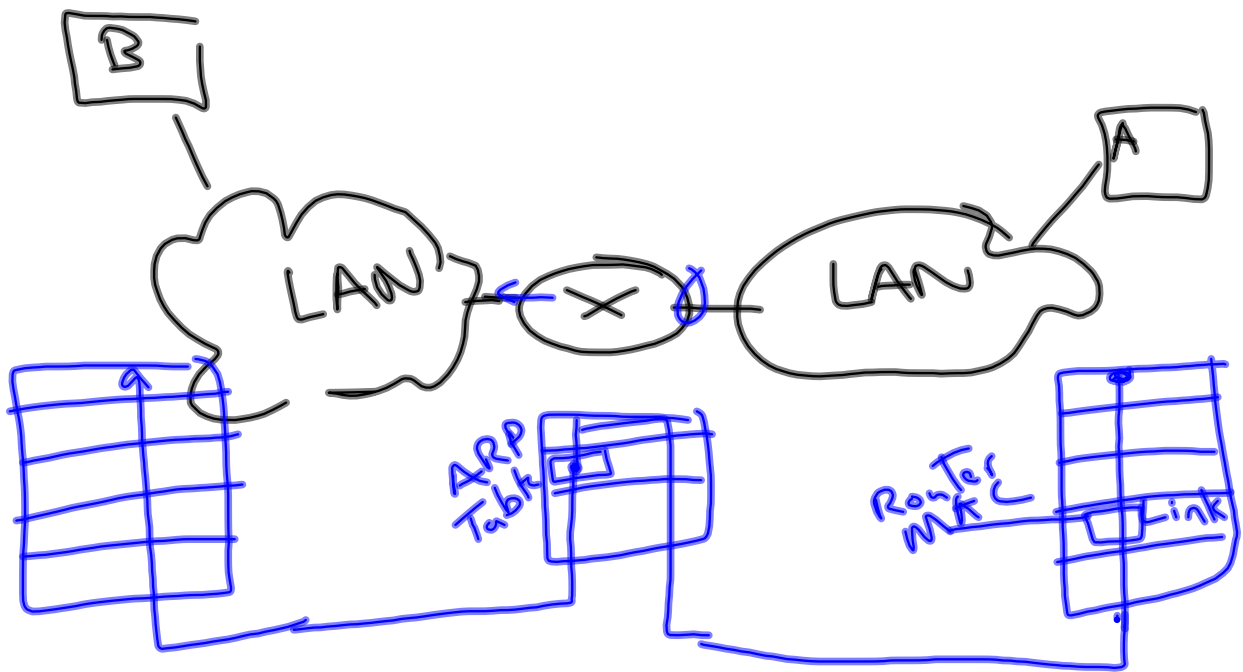

DOCSIS

- data over cable service interface specification

- divide into channels
down/up stream
(FDM)

- upstream ←

- make a request to send
(only in some time slots)
- cable service replies w/
available time slots
(TDM)
- request collision-backoff

Link layer address (MAC addr)

- 48 bits

2F-12-AB-3E-56-F0

- each NIC has unique
MAC addr.

- first 24 bits represent
manufacturer of NIC

ARP: address resolution protocol

ARP table
IP addr MAC +-+

A sends to B