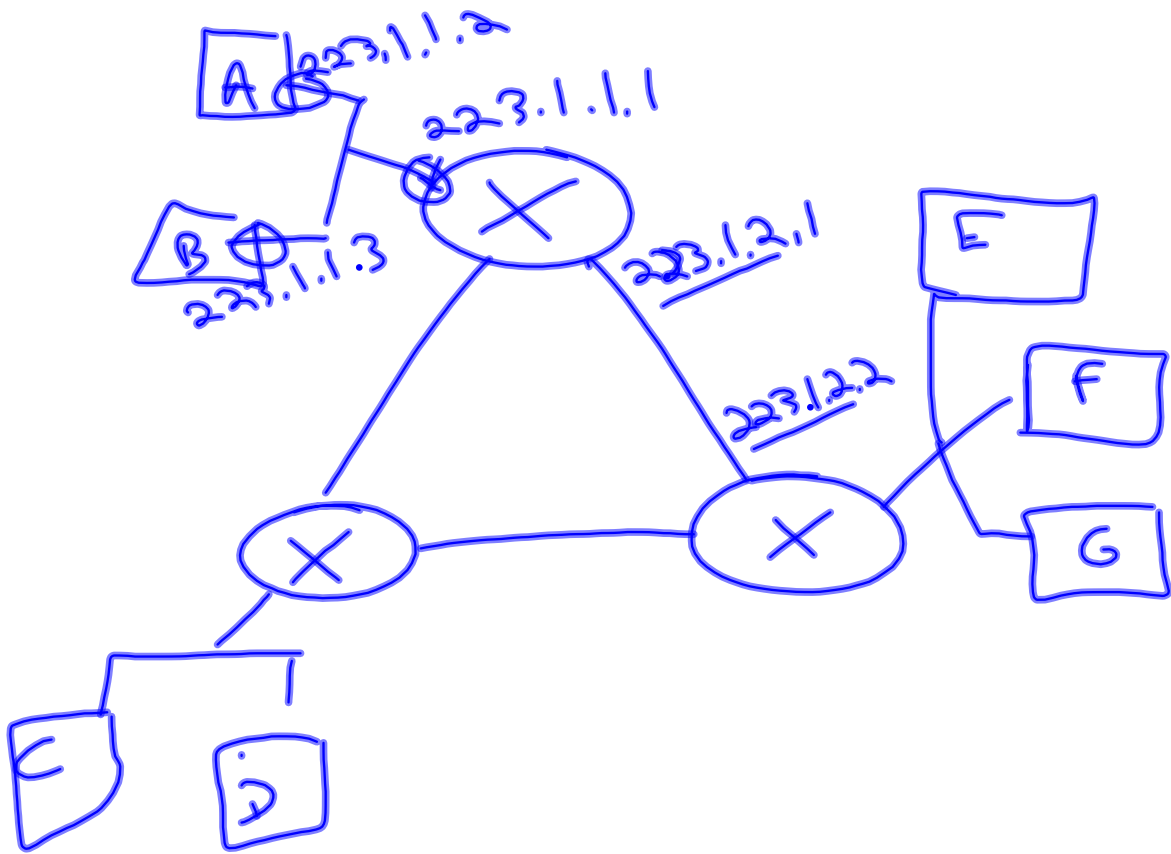

IP

Datagram

- src/dest IP addr
- TTL - time to live
- fragment information

IP addresses

32 bit number

class A : 8 bit network
24 bit "host"

class B : 16 net
16 host

class C : 24 net
8 host

CIDR - classless interdomain
routing

200.33.4.0 / 22
└───┬───┘ └───┘
net host
↑
of bits
in net

255.255.255.255 - Broadcast

- every host on
subnet

10. — . — . — } non-routed
192. 168. — . — }

DHCP - dynamic host configuration protocol