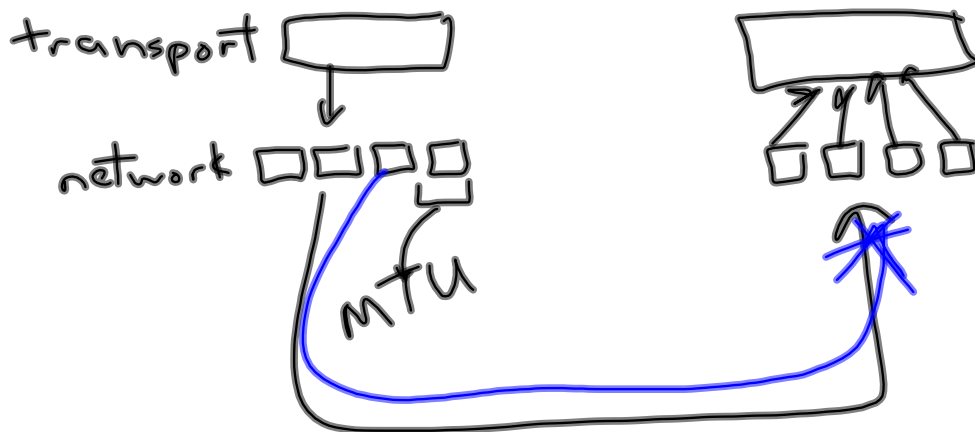

IP

Datagram

- src/dest IP addr
- TTL - time to live
- fragment information

IP addresses

32 bit number

class A : 8 bit network
24 bit "host"

class B : 16 net
16 host

class C : 24 net
8 host

CIDR - classless interdomain
routing

200.33.4.0 / 22
└───┬───┘ └───┘
net host
↑
of bits
in net

255.255.255.255 - Broadcast

- every host on
subnet

10. — . — . — } non-routed
192. 168. — . — }

DHCP - dynamic host configuration protocol