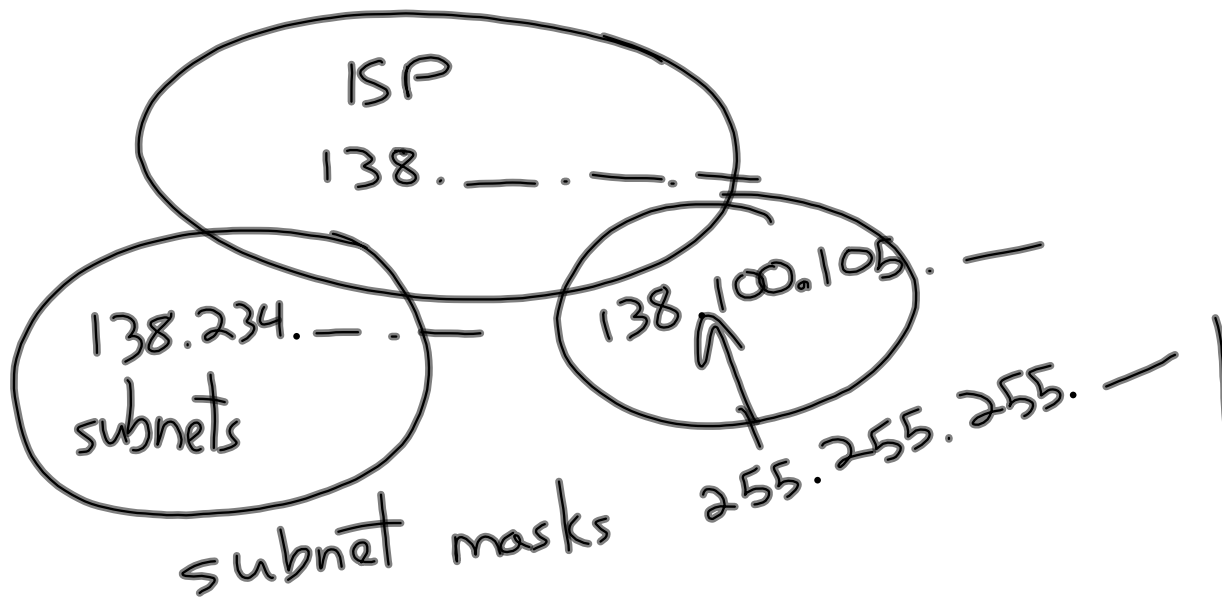

IP

Datagram

- src/dest IP addr
- TTL - time to live
- fragment information

IP addresses

32 bit number

class A : 8 bit network
24 bit "host"

class B : 16 net
16 host

class C : 24 net
8 host

CIDR - classless interdomain
routing

200.33.4.0 / 22
└───┬───┘ └───┘
net host
↑
of bits
in net

255.255.255.255 - Broadcast

- every host on
subnet

10. — . — . — } non-routed
192. 168. — . — }

DHCP - dynamic host configuration protocol