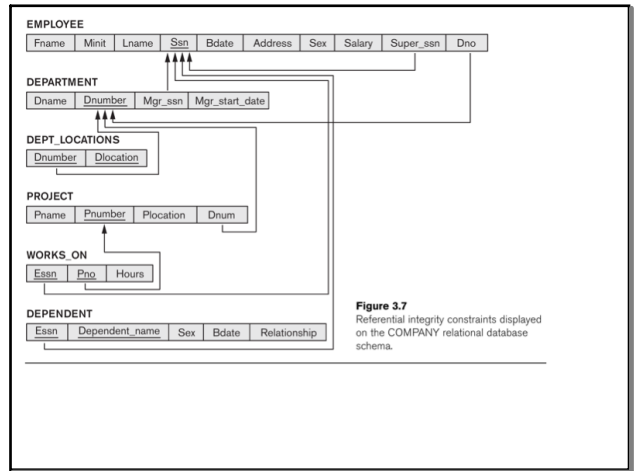

create domain

- make your own type
- set limits
- use known types

Sep 9-9:31 AM

Sep 9-9:31 AM

Sep 16-10:26 AM

$\geq$  ALL  
 $>$  SOME  
 value IN (... is the value in the result of the subquery  
 EXISTS ← is the result not empty