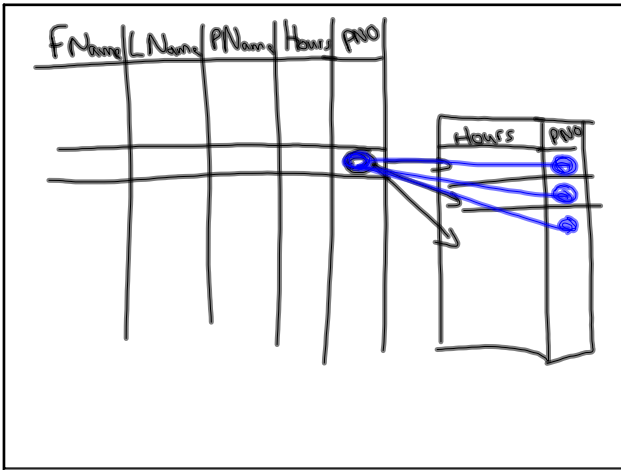

create domain

- make your own type
- set limits
- use known types

Sep 9-9:31 AM

Sep 9-9:31 AM

Sep 16-10:26 AM

$\geq$  ALL  
 $>$  SOME  
 value IN (... is the value in the result of the subquery  
 EXISTS ← is the result not empty