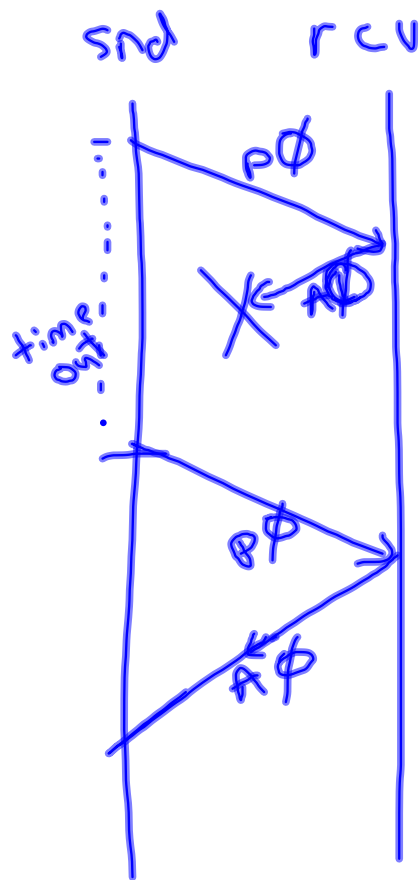

Sender

rdt 2.0

receiver

rdt 2.1 : corrupt ACK
 - add seq. #

rdt 2.2
 no NAK

rdt 3.0

deliv. to app.