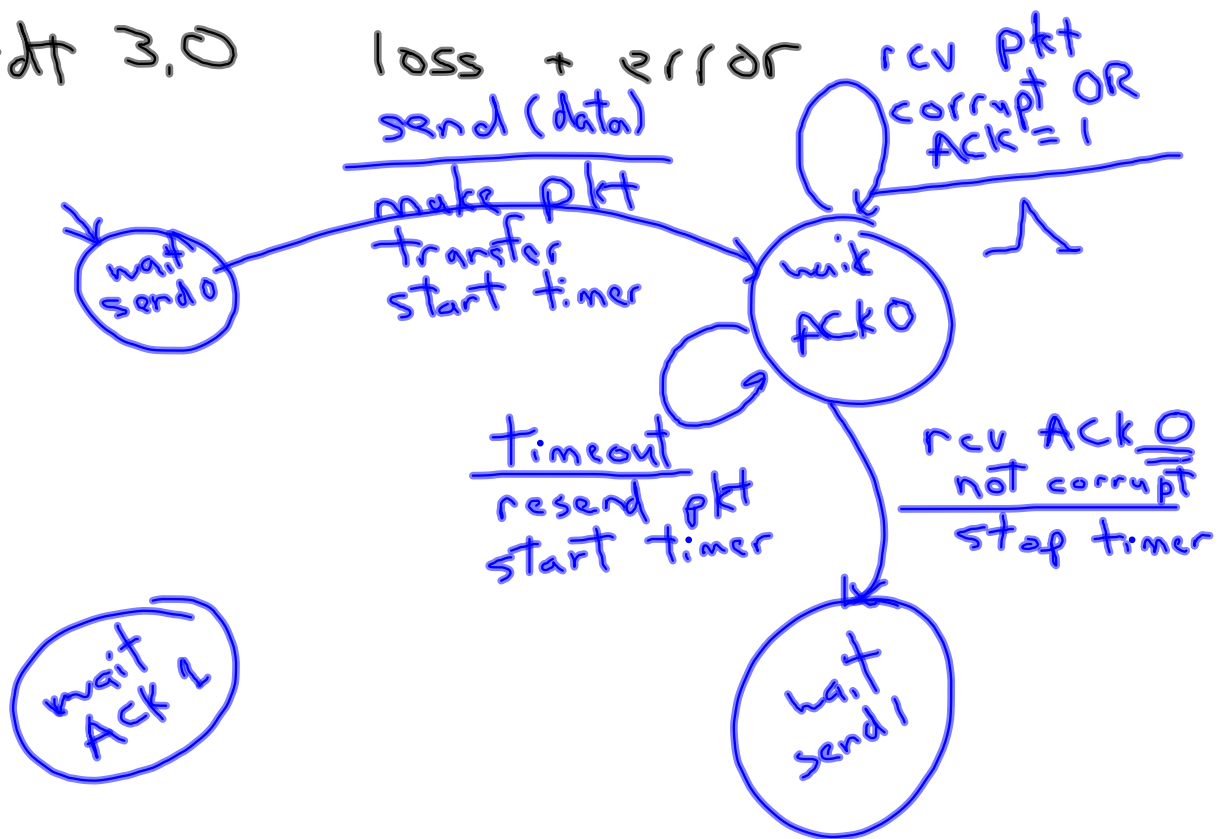

Sender

rdt 2.0

receiver

rdt 2.1 : corrupt ACK
 - add seq. #

rdt 2.2
 no NAK

rdt 3.0

deliv. to app.