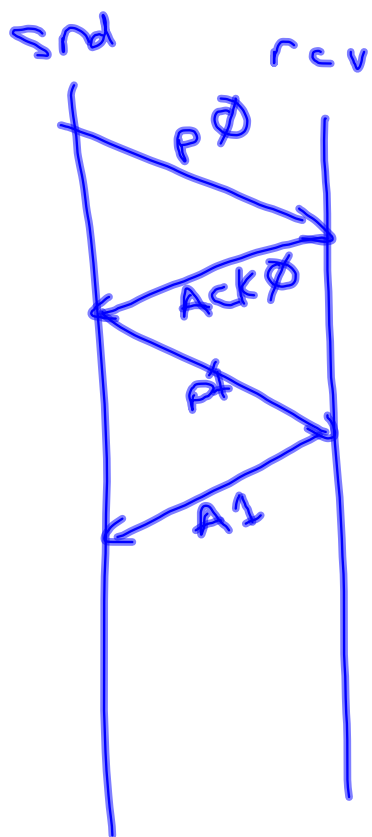

Sender

rdt 2.0

receiver

rdt 2.1 : corrupt ACK
 - add seq. #

rdt 2.2
 no NAK

rdt 3.0

deliv. to app.