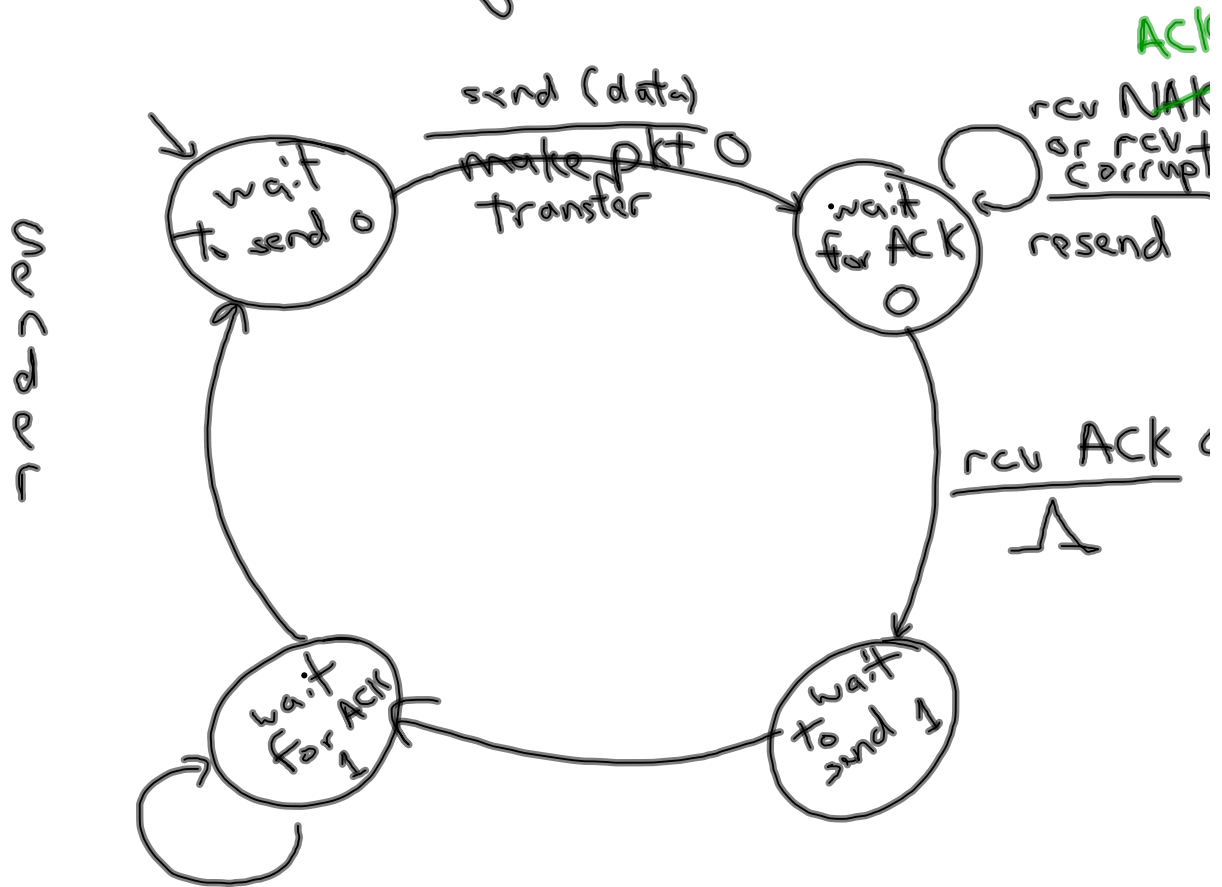

Sender

rdt 2.0

receiver

rdt 2.1 : corrupt ACK
 - add seq. #

rdt 2.2
 no NAK

rdt 3.0

deliv. to app.