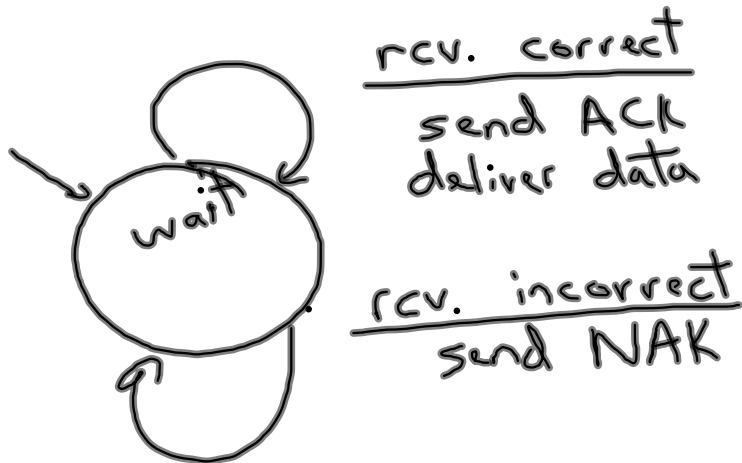

Sender

rdt 2.0

receiver

rdt 2.1 : corrupt ACK
 - add seq. #

rdt 2.2
 no NAK

rdt 3.0

deliv. to app.